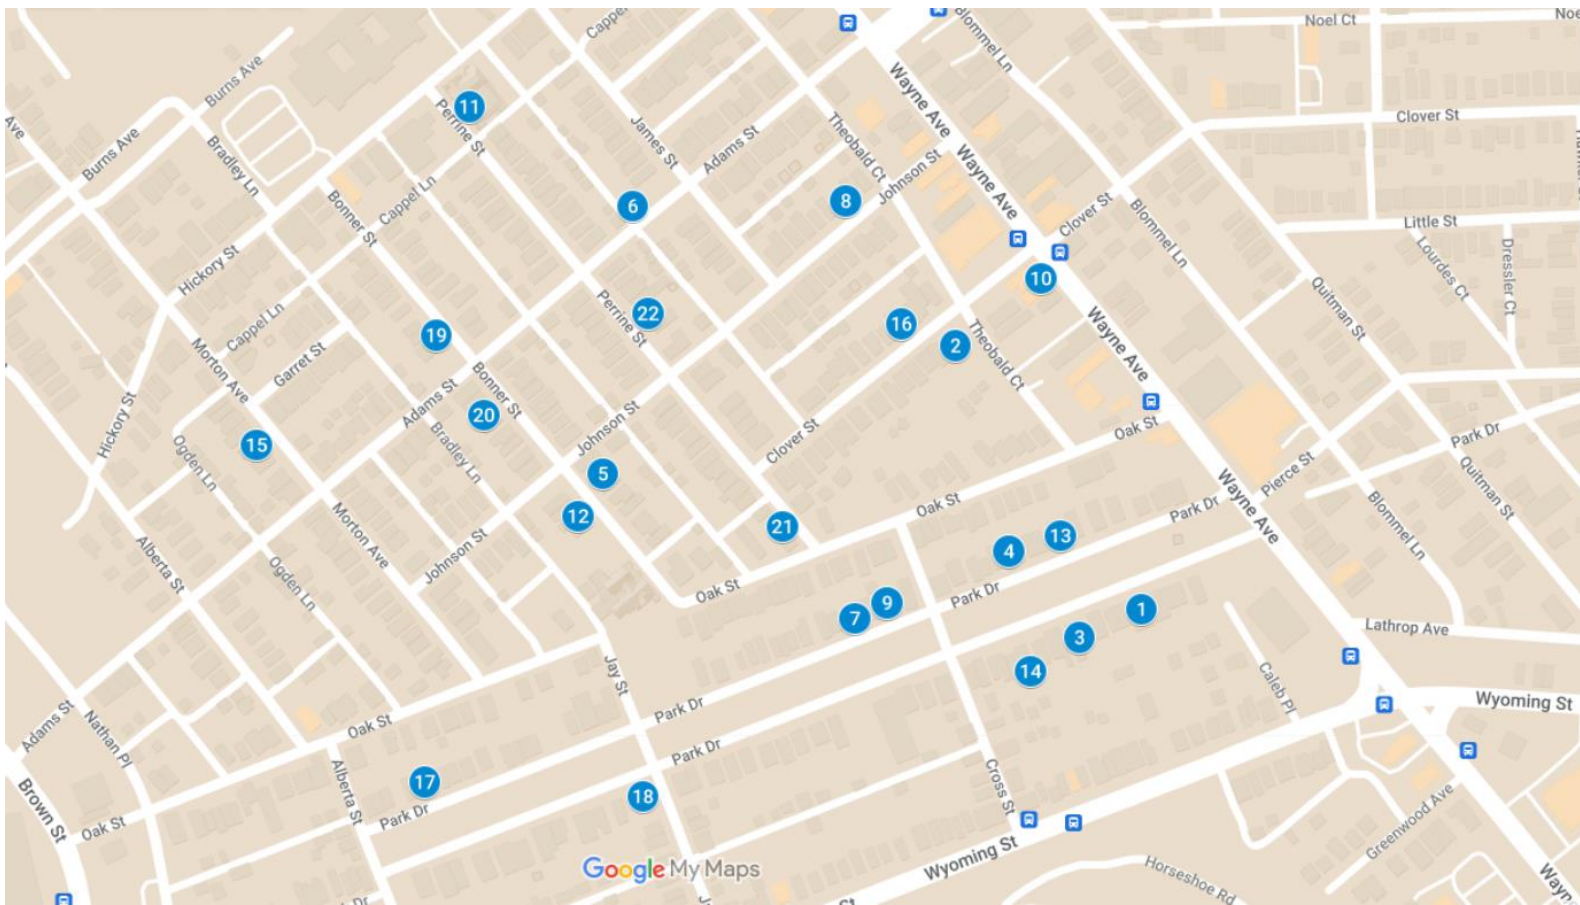

# 2022 South Park Neighborhood Yard Sale Map

- |    |                    |    |                    |
|----|--------------------|----|--------------------|
| 1  | 342 Park Drive     | 12 | 209 Bonner Street  |
| 2  | 62 Clover Street   | 13 | 333 Park Drive     |
| 3  | 326 Park Drive     | 14 | 314 Park Drive     |
| 4  | 319 Park Drive     | 15 | 237 Morton Ave     |
| 5  | 206 Bonner Street  | 16 | 49 Clover Street   |
| 6  | 417 Adams Stree    | 17 | 117 Park Drive     |
| 7  | 255 Park Drive     | 18 | 168 Park Drive     |
| 8  | 325 Johnson Street | 19 | 47 Bonner Street   |
| 9  | 257 Park Drive     | 20 | 109 Bonner Street  |
| 10 | 1205 Wayne Ave.    | 21 | 247 Perrine Street |
| 11 | 500 Hickory Street | 22 | 116 Perrine Street |