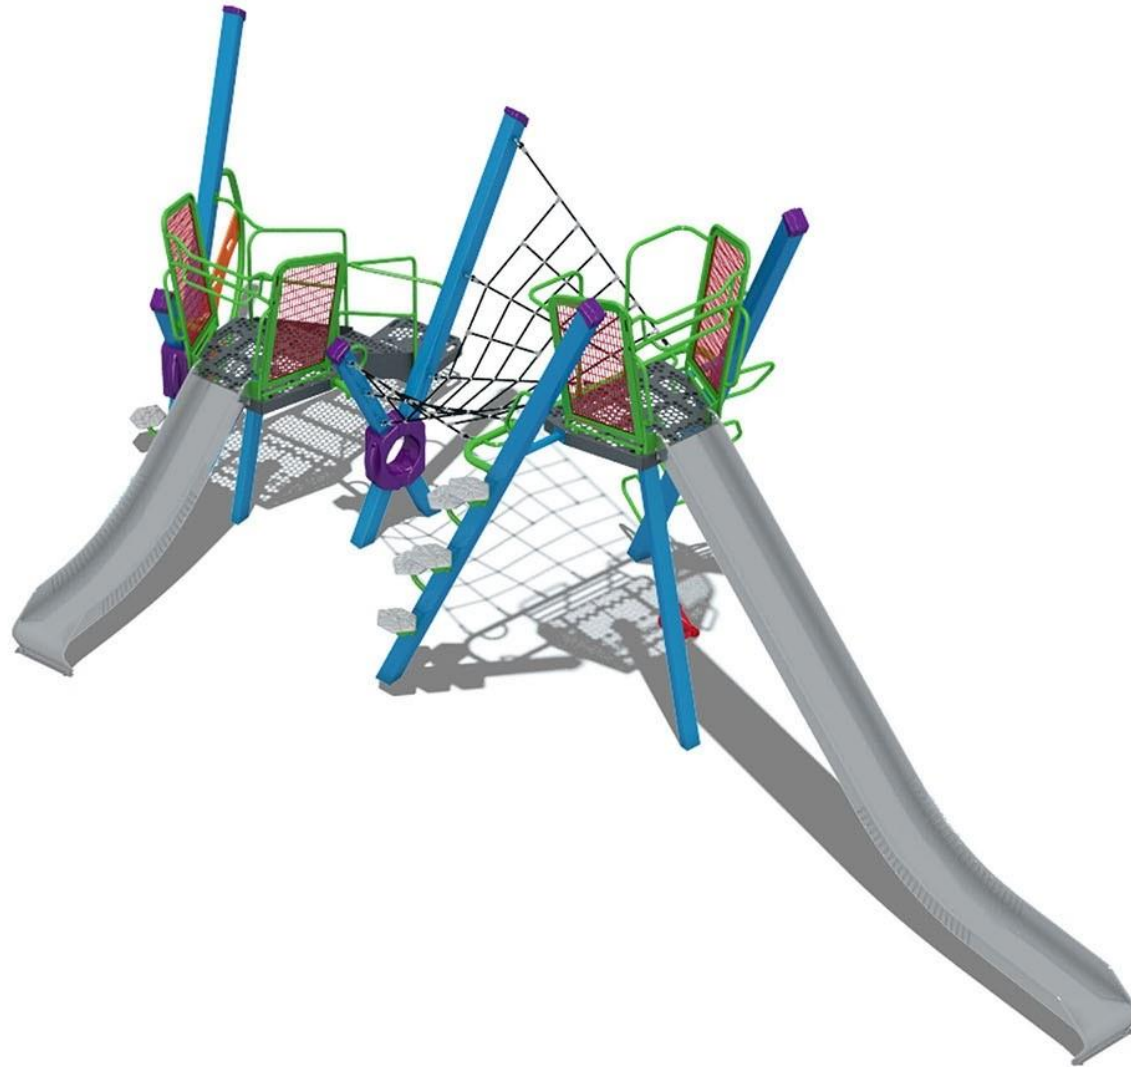

OPTION A: Modern City

1 of 6

Gametime Md Equipment

Modern City M Series MCM3SI

WEBSITE: <https://www.gametime.com/products/modern-city-m-series-mcm3si>

OPTION B: Festival

2 of 6

Gametime Md Equipment

Festival PT17032

WEBSITE: <https://www.gametime.com/products/festival>

OPTION C: Energy 18

3 of 6

Little Tikes Md. Equipment

(ENERGY20) NRG20-71918

WEBSITE: <https://littletikescommercial.com/product/nrg20-71918/>

OPTION D: Energy 16

4 of 6

Little Tikes Md. Equipment

(ENERGY20) NRG20-71916

WEBSITE: <https://littletikescommercial.com/product/nrg20-71916/>

OPTION E: PLAYCRAFT REV

5 of 6

Playcraft Systems